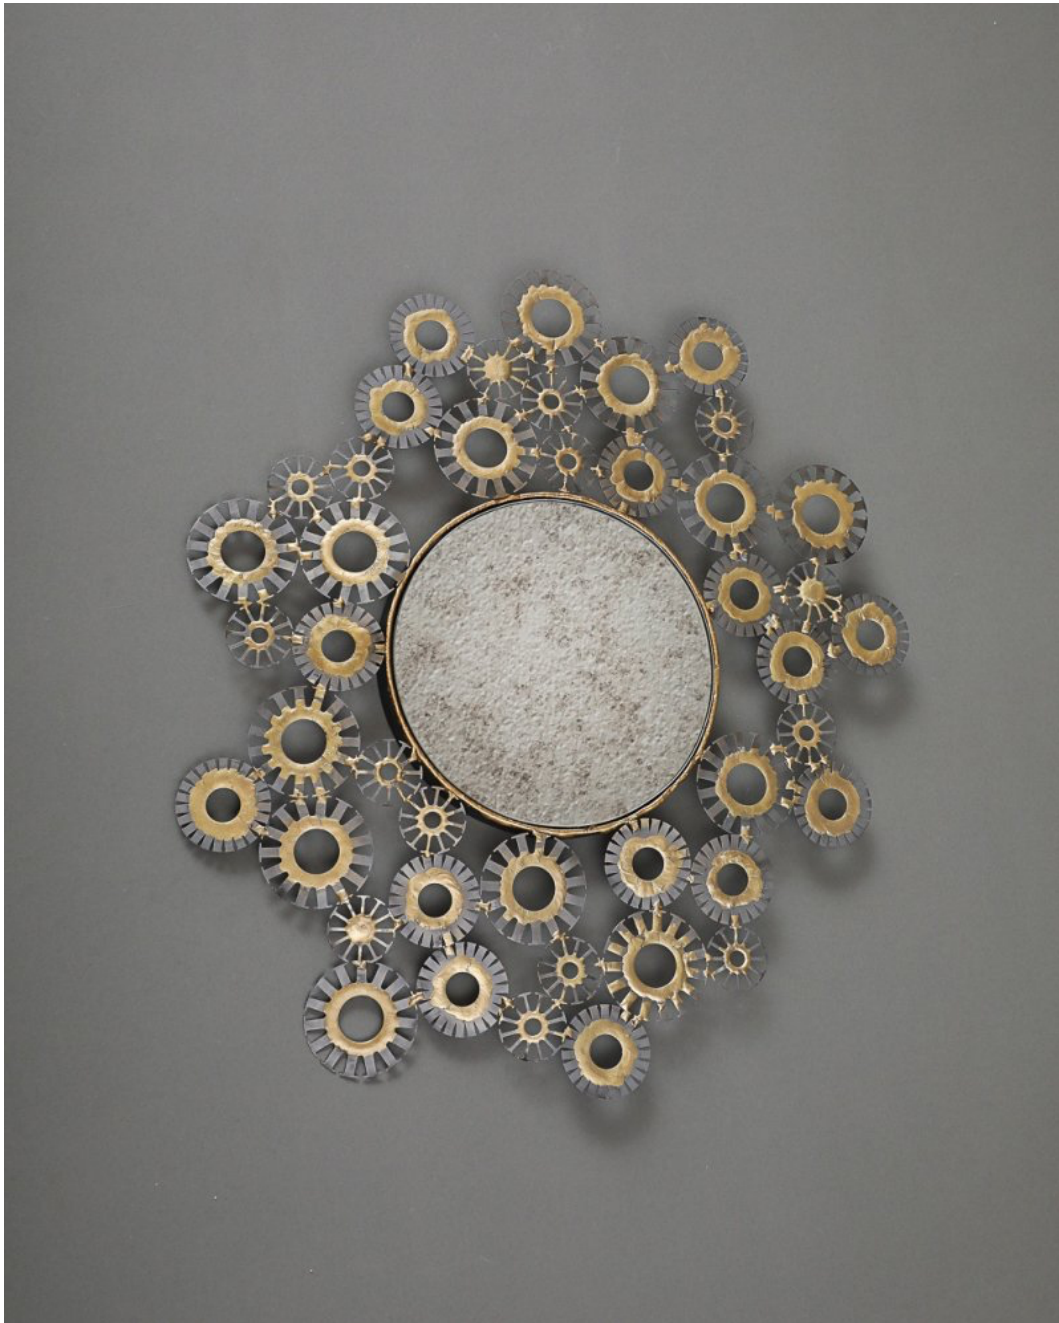

LIZ O'BRIEN

New York

Marie Suri

The Montage Mirror III

Organic arrangement of mixed medallions with antique Sand Dune mirror

19.5"H x 17"W

Signed on verso

Ref #MontageMirror3