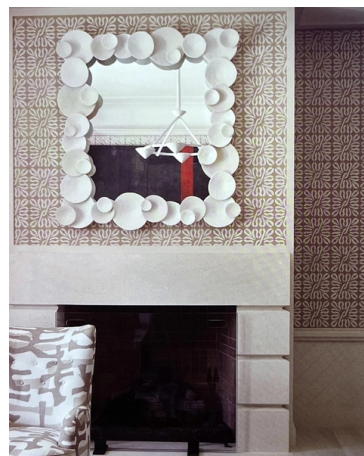

LIZ O'BRIEN

New York

Stephen Antonson

Shell Mirror

Hand-sculpted plaster frame made of hand-built, individually applied cupped disks

40"H x 32"W (customizable)

Ref #ShellMirror

LIZ O'BRIEN

New York

Stewart Manger enhances this family room with the Shell Mirror, in conversation with Antonson's Candlesticks on the tabletop

The Shell Mirror activates this textural fireside sitting area