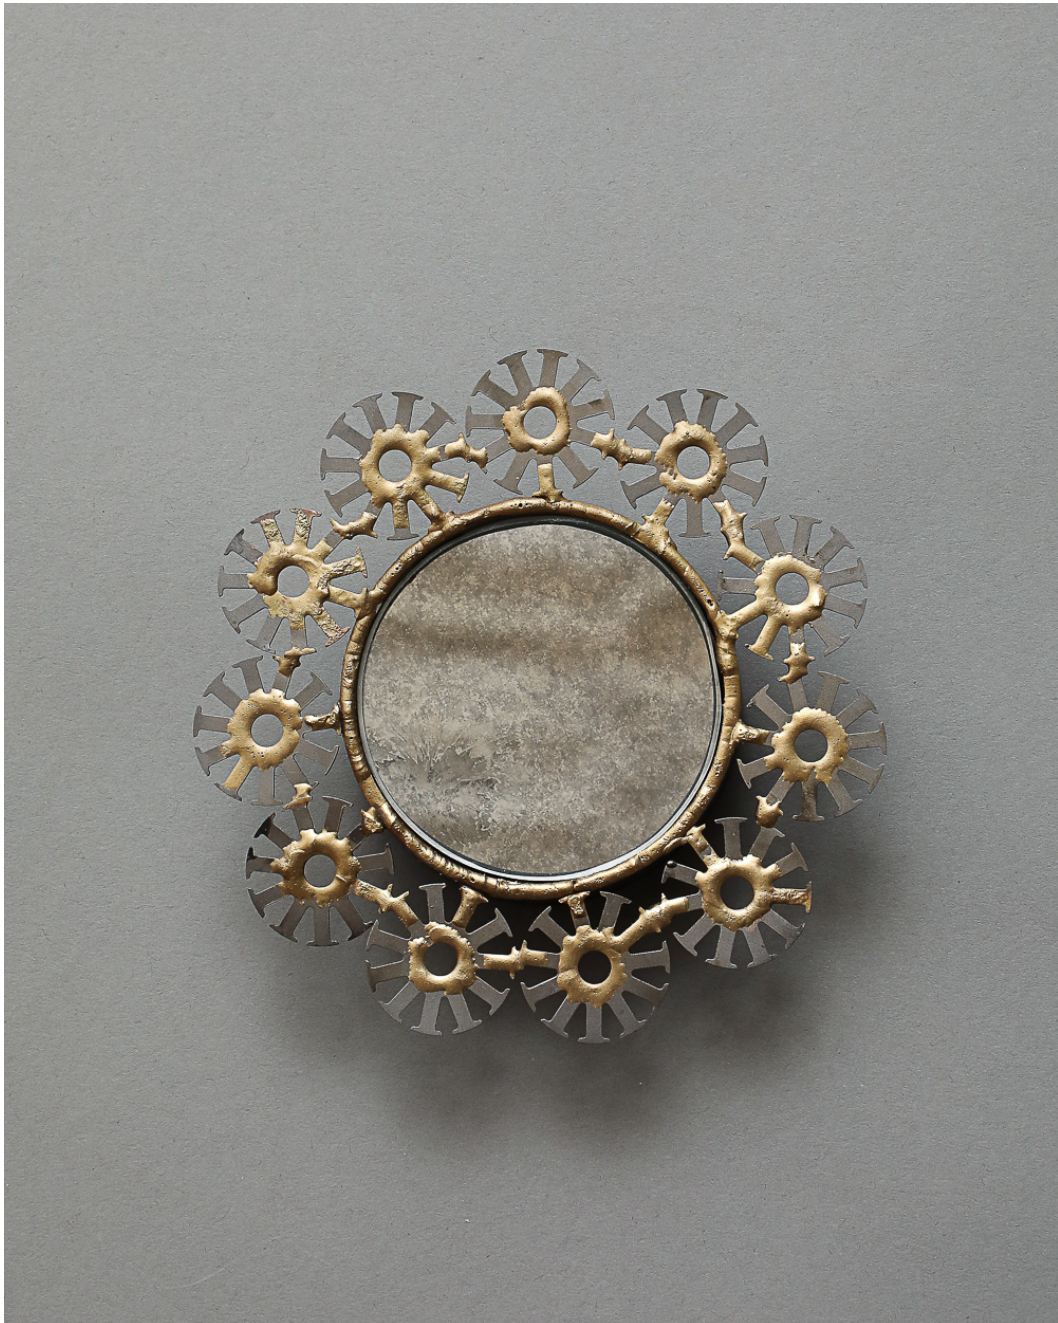

LIZ O'BRIEN

New York

Marie Suri

The Esme Mirror

Round wall mirror with one row of steel medallions coated in bronze
Available in various diameters 5.5"–9" Dia, also available with antiqued mirror

Signed on verso