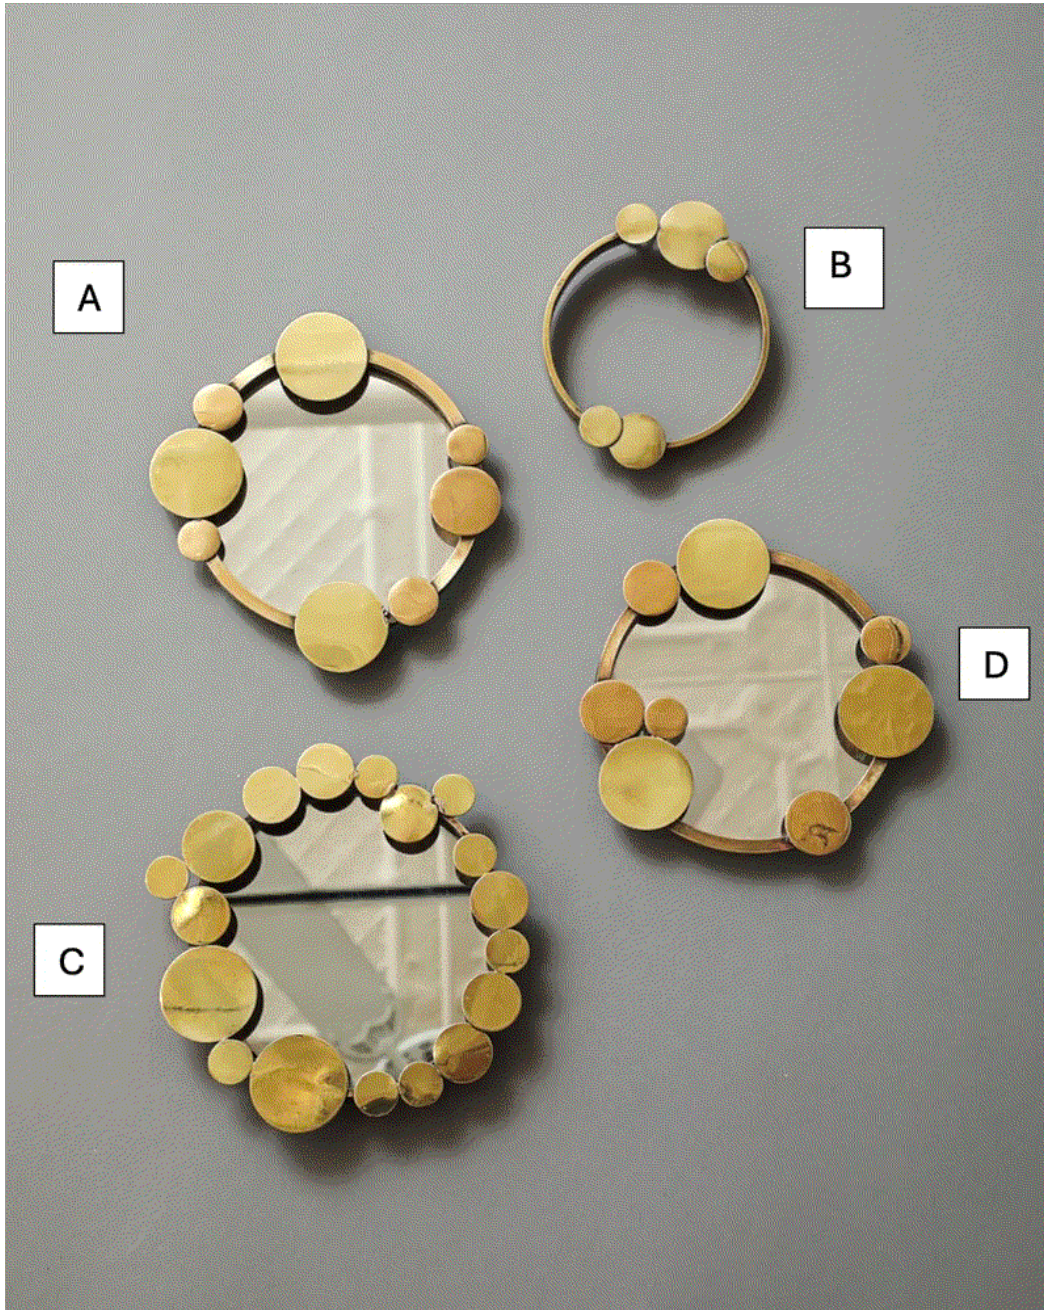

LIZ O'BRIEN

New York

Marie Suri

The Bonbon Mirror and The Bonbon Frame

Polished brass with mirror

A: 6.5"H x 6"Dia, B: 4.5"H x 4"Dia, C: 6.5"Dia, D: 6.25"H x 6"Dia

Ref #BonbonMirrors

Signed on verso