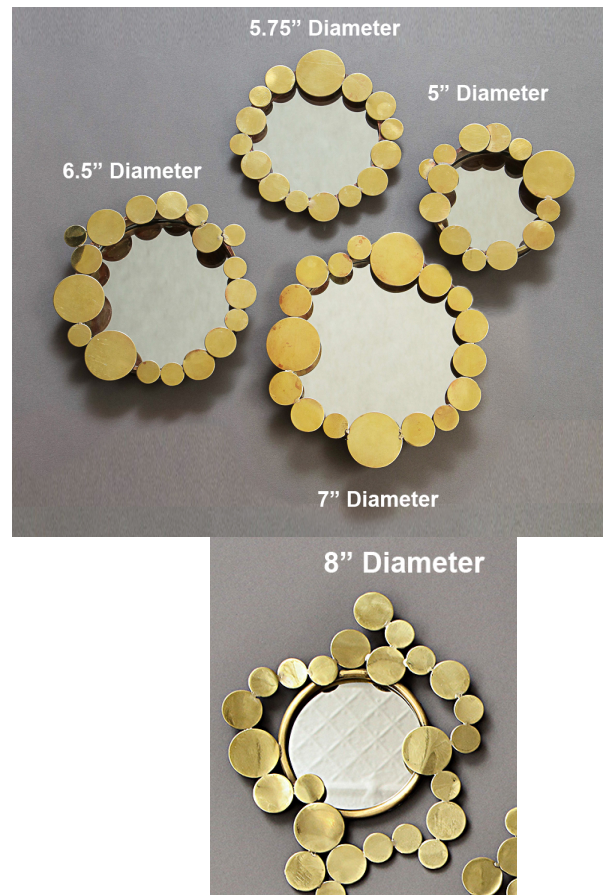

LIZ O'BRIEN

*New York*

**MARIE SURI**

*Bonbon Mirrors*

Round wall mirrors with a frame of polished brass disks of various sizes.

Custom inquiries welcome.

Made expressly for Liz O'Brien

Measurements

5", 5.75", 6.5", 6.75", 7", 8" DIA

*Reference #BonbonMirrors*

LIZ O'BRIEN

*New York*