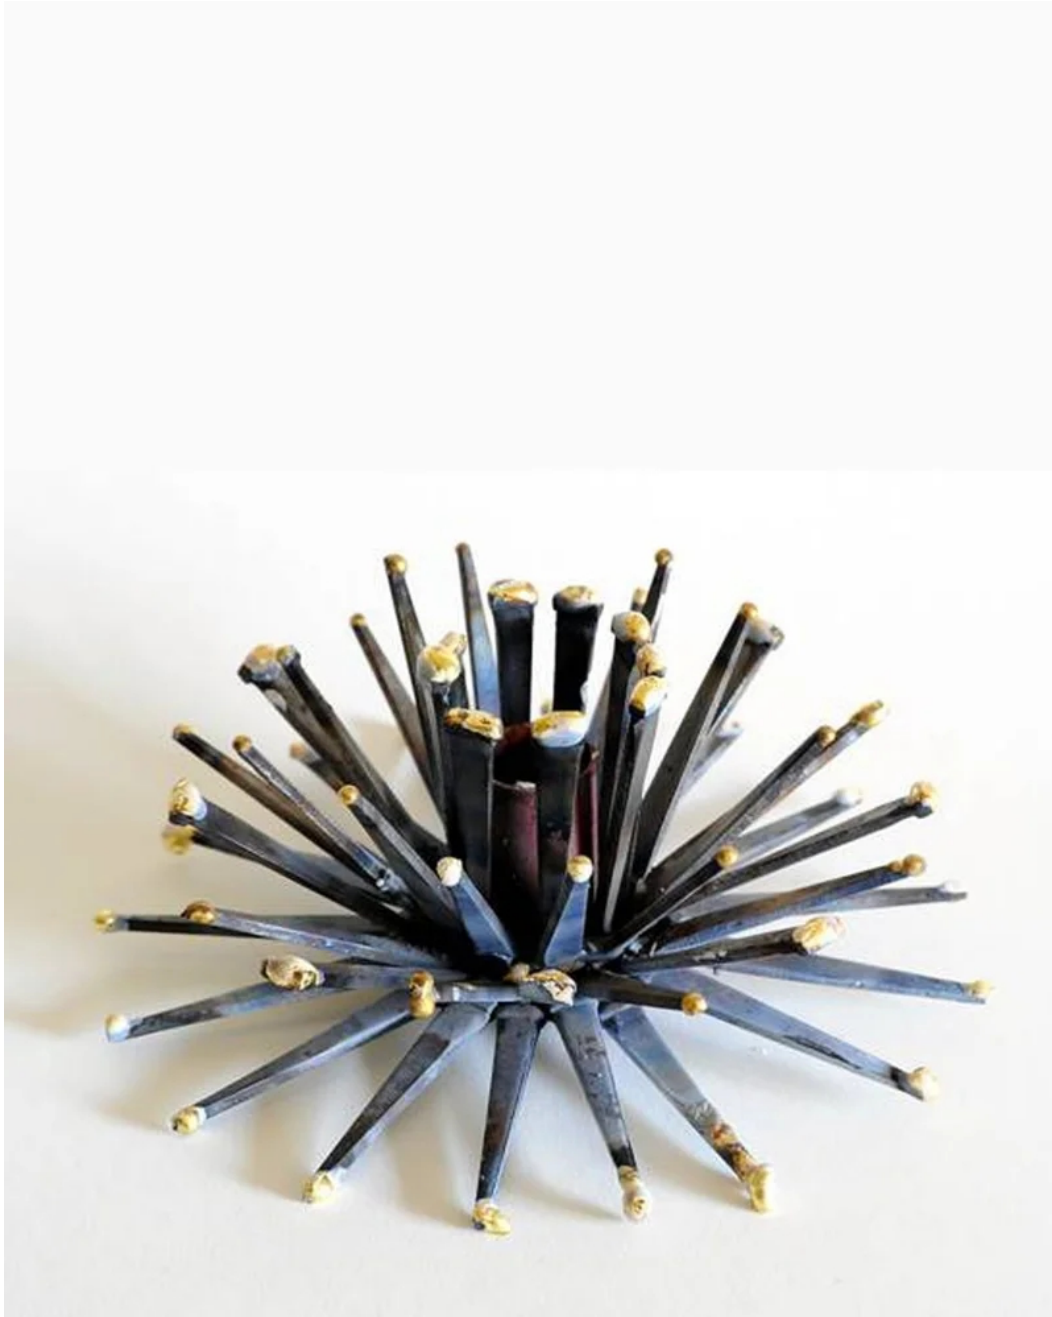

LIZ O'BRIEN

*New York*

**Marie Suri**

*The Small Anemone Candleholder*

Steel, copper, and bronze

2.75"H x 7.25"Dia

Ref #8020S