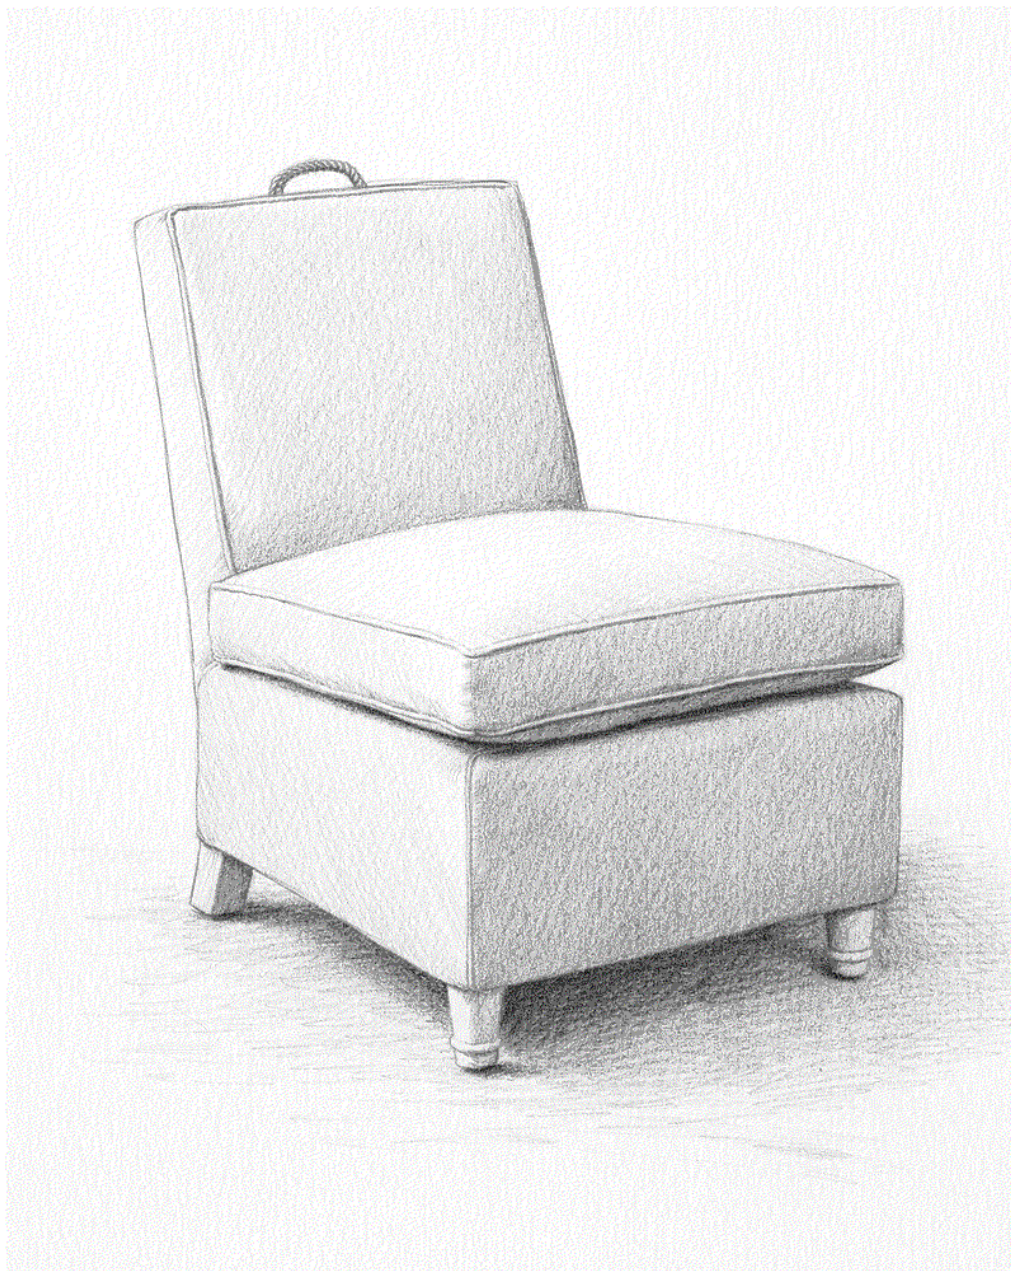

LIZ O'BRIEN

*New York*

**Liz O'Brien Editions**

*The Babe Slipper Chair*

Petit slipper chair with attached back and loose seat cushion, raised on small carved tapering feet. Decorative cast bronze handle on the back. Made to order in the United States of solid hardwood construction. Legs available in any custom painted finish.

Upholstered with COM, 4.5 yds required. Custom requests welcome.

17"H seat/29.25"H overall x 20.25"W x 24"D

Ref #5108 COM

LIZ O'BRIEN

*New York*