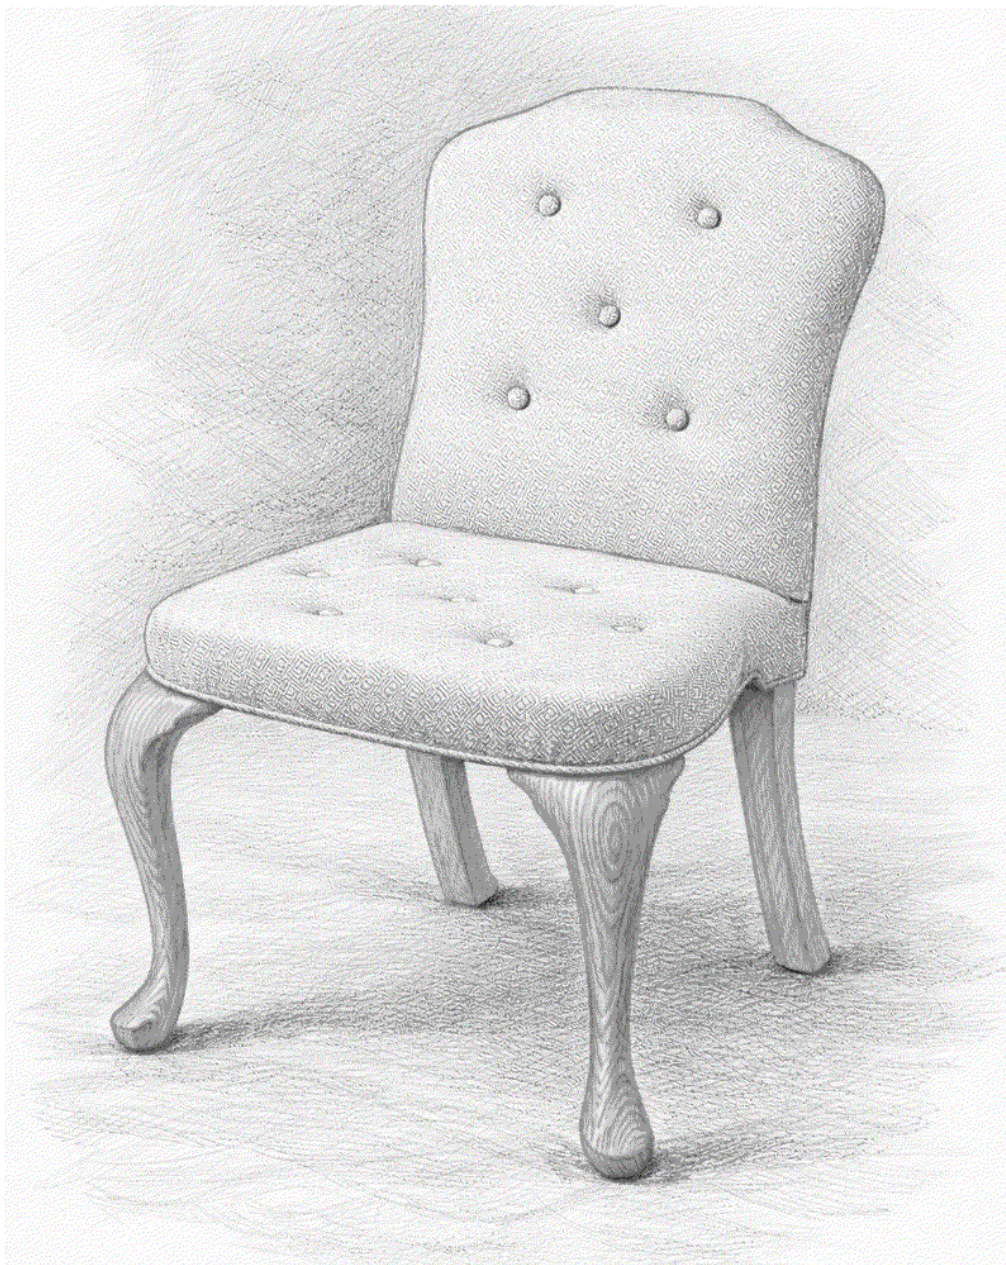

LIZ O'BRIEN

*New York*

**Liz O'Brien Editions**

*The Frances Side Chair in Ash*

Side chair with scrolled back raised on cabriole legs.

Upholstered button-tufted seat and back.

Hand-carved ash legs available in cerused and stained finishes.

Upholstered with COM, 2 yds required. Custom requests welcome.

18"H seat / 34.5"H back x 22"W x 22"D

Ref #5001-SC Ash COM

LIZ O'BRIEN

*New York*

LIZ O'BRIEN

*New York*