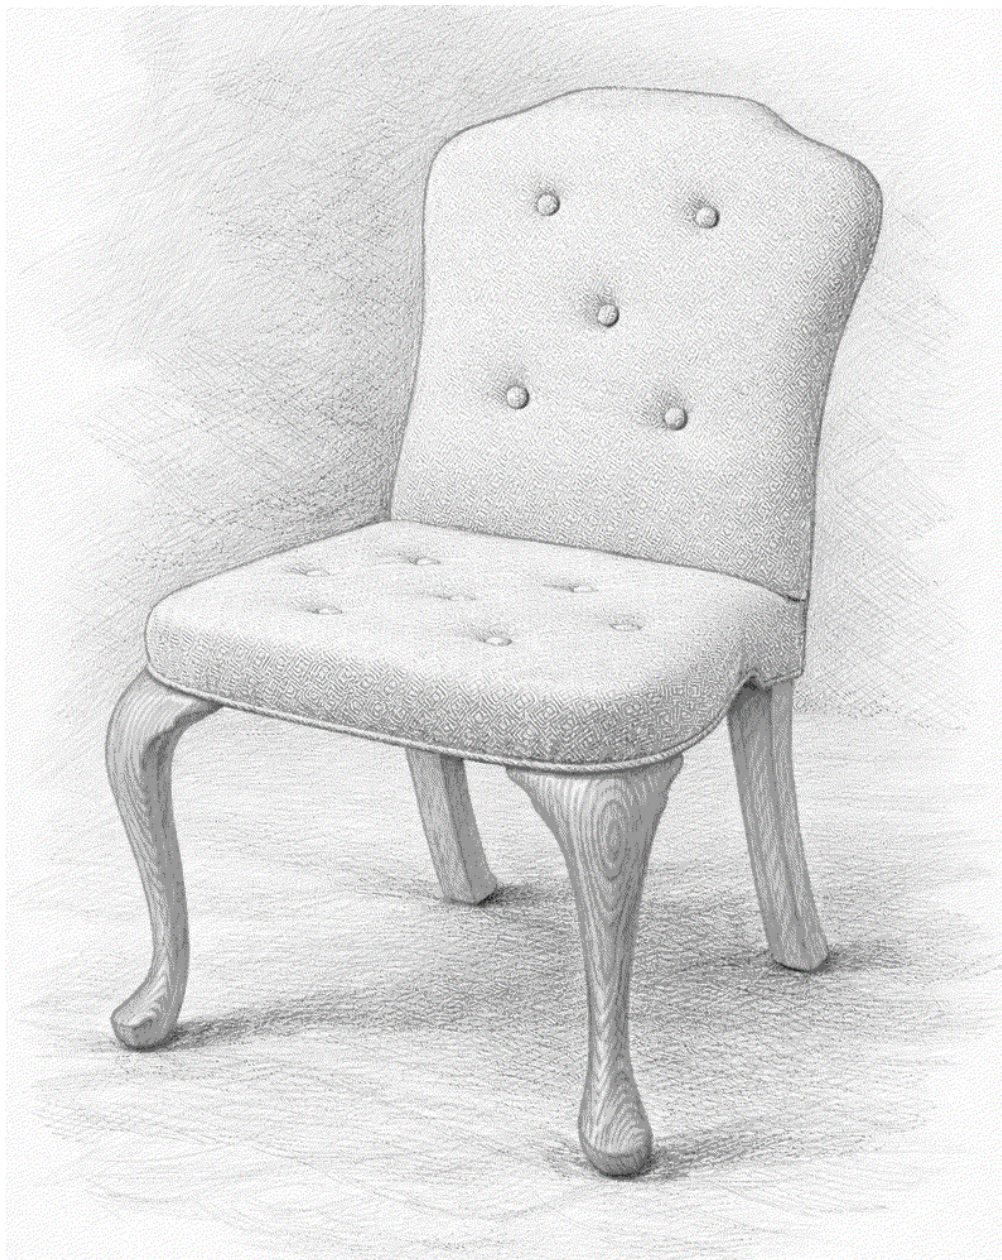

LIZ O'BRIEN

New York

Liz O'Brien Editions

The Frances Side Chair in Ash

Side chair with scrolled back raised on cabriole legs. Upholstered button-tufted seat and back. Hand-carved ash legs available in cerused and stained finishes.

Made to order in the United States of solid hardwood construction.

Upholstered with COM, 2 yds required. Custom requests welcome.

18"H seat / 34.5"H back x 22"W x 22"D

Ref #5001-SC Ash COM

LIZ O'BRIEN
New York