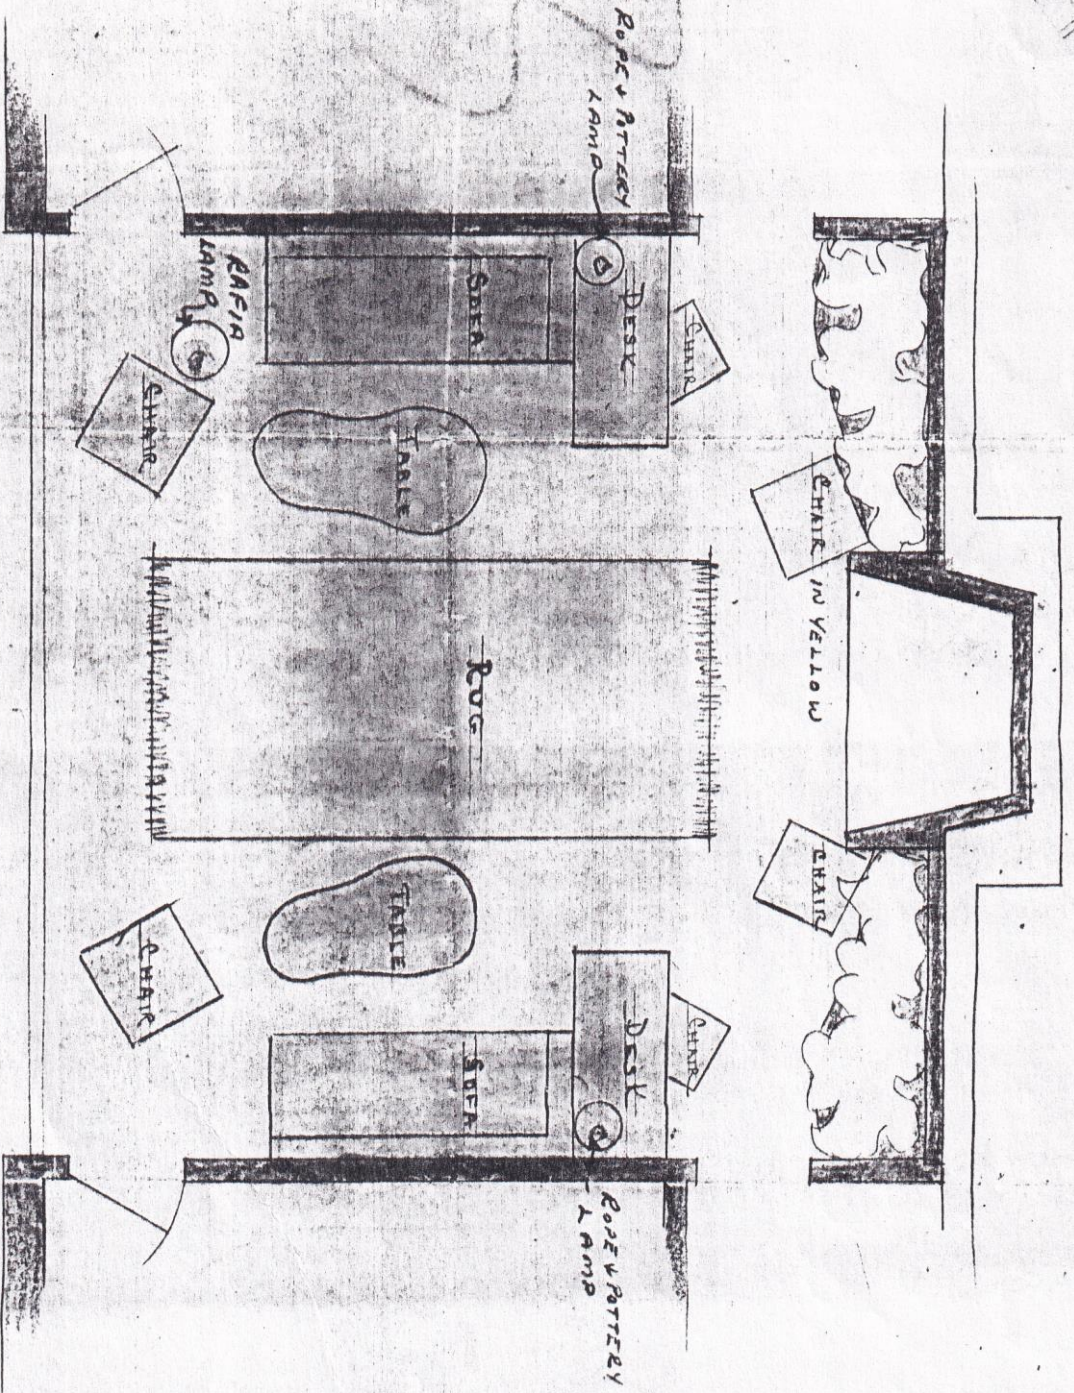

## ZACCAGNINI

Pair of terra-cotta ceramic lamps  
with faux rope decoration. Original  
wood finials and parchment shades.  
Custom designed for the A. L. Koolish residence.  
Bel Air, CA. 1949. Samuel Marx, architect.  
Signed, "Z, Italy".

### Measurements

Diameter: 12" (lampshade at widest point)  
Height: 26 ½"

CABANA FURNITURE LAYOUT  
 FOR  
 MR & MRS A. L. KOOLISH

Scale: 1/4" = 1'0"