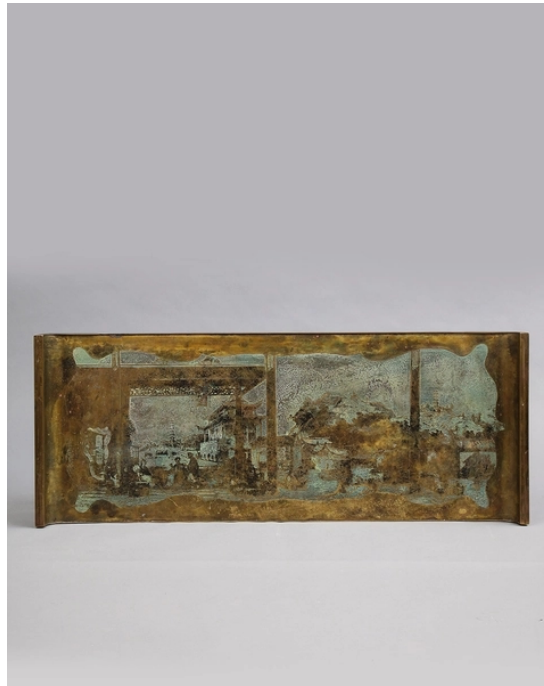

LIZ O'BRIEN

New York

Philip and Kelvin LaVerne

"Imperial Palace" Low Table, 1965

Coffee table in patinated brass and pewter over wood with acid-etched and enameled
Imperial Palace scene on pagoda-form top, raised on tubular base

Signed on face in lower center

18.5"H x 56.75"W x 22"D

Ref #3706

LIZ O'BRIEN

New York

This unique patina was achieved by burying the table underground,
a process typical of LaVerne pieces from this period.

LIZ O'BRIEN

New York

Detail photograph of the Imperial Palace table featured in *Alchemy: The Art of Philip and Kelvin LaVerne* by Evan Lobel

A 1960s advertisement for the Imperial Palace table, featured in *Alchemy: The Art of Philip and Kelvin LaVerne* by Evan Lobel