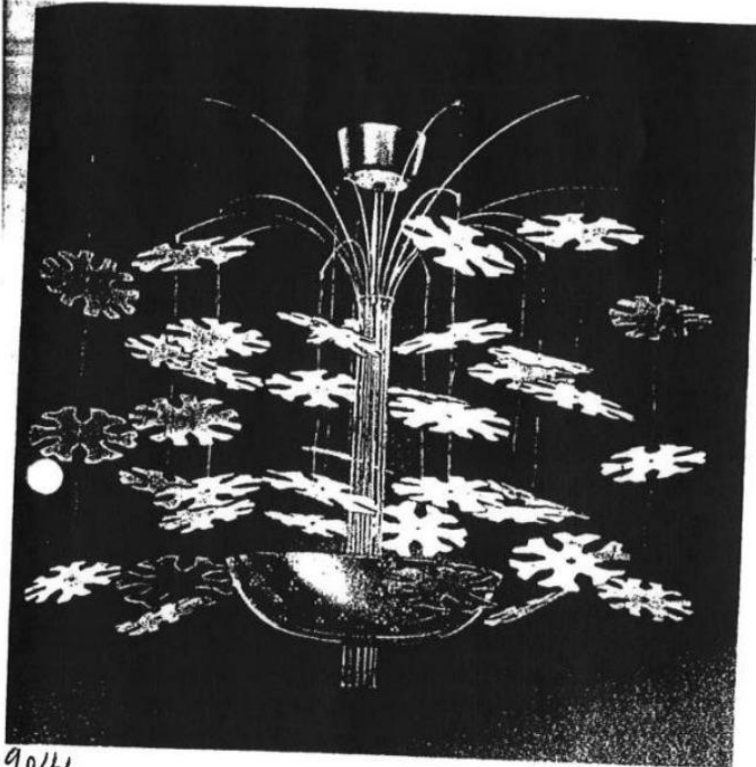

LIZ O'BRIEN

New York

PAAVO TYNELL (1890 – 1973)

Model No.10109

Perforated brass chandelier with mesh snowflakes

Taito Oy edition

Finland, c. 1948

DOCUMENTATION: 'Finland House Lighting', distributor's catalogue, p.13; 'Idman', sales catalogue, no. 142, 1958, p. 44; "High Lights pf a Lighting Genius," *Life Magazine*, December 12, 1960, p.57 (related model); Charlotte and Peter Fiell, 'Scandinavian Design', Cologne, 2002, p.627 (related model). Charlotte and Peter Fiell, eds., '1000 Lights 1879 to 1959, Vol 1', Cologne, 2005, p. 397 (for related model)

Dimensions

21" H x 44.5" Dia

Reference #3355

Fantasia

9041

10105: Mobile of 40 snowflakes on curving stems surmounting shallow brass bowl with notched rim and pin-point piercings. Body length: 28"; width: 33"; bowl: 13". Solid Brass. 3-75W.

9465

10306: Sculptured perforated brass wall light, free of excessive ornamentation. Soft, even uplight; evenly diffused downlight through concentric brass louver. Depth: 6 1/4"; width: 9"; extension: 12 3/4". Solid Brass. 1-150W.

swivel

10503 9607

10137: Artistry in brass achieved through 36 mesh snowflakes and indirect lighting from pierced shallow bowl. Body length: 18"; width: 25"; bowl: 12". Solid Brass. 3-75W.

10503: Complete flexibility of contoured brass reflector is achieved by ingenious ball swivel action. Leather wrapping on brass stem completes harmonious textural pattern. Height: 52". Shade: 9" L x 7" W. Solid Brass. 1-150W.