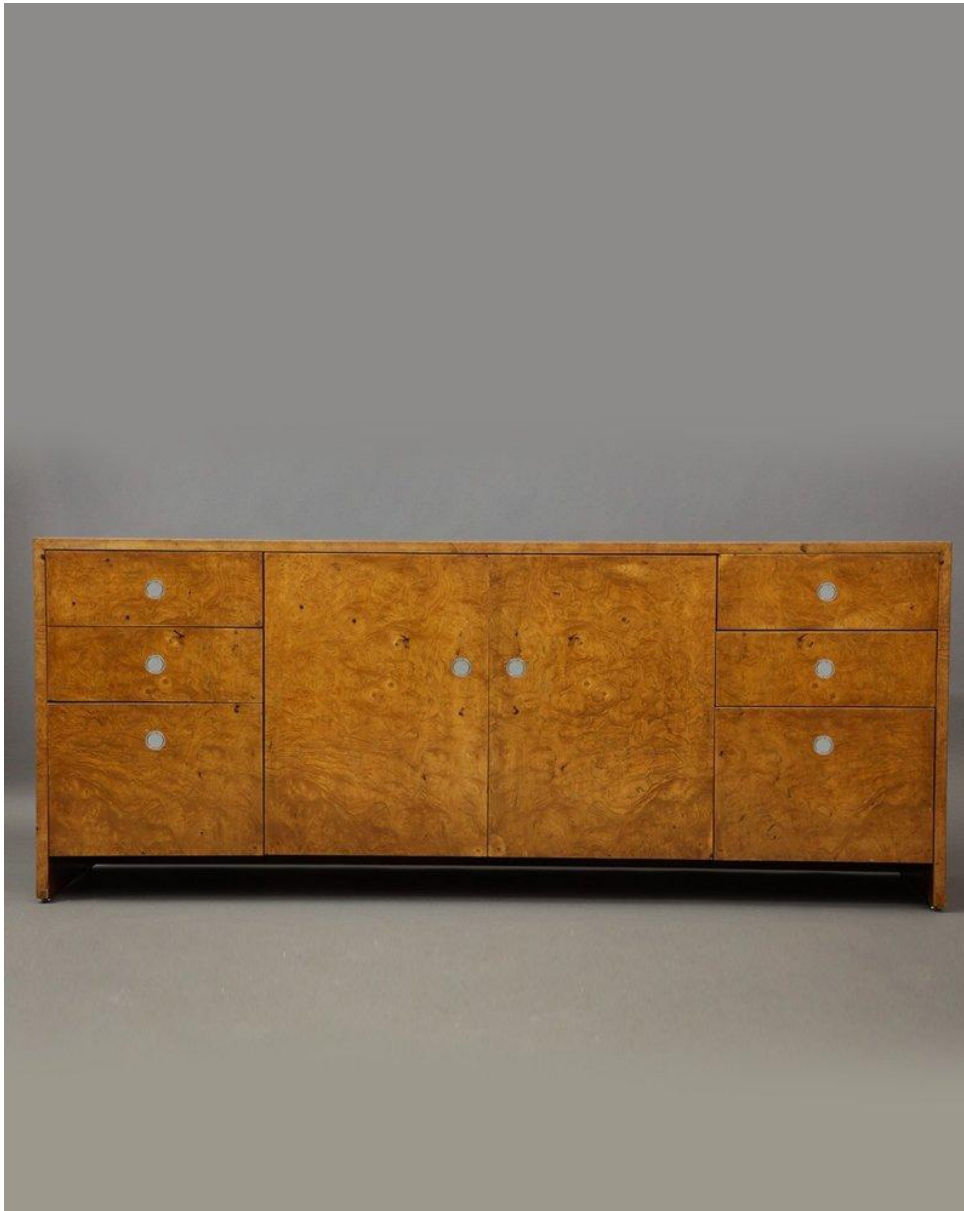

LIZ O'BRIEN

*New York*

**Ward Bennett**

*Burlwood Cabinet*

Long low cabinet with two center doors opening to reveal 3 shelves, flanked by 3 drawers including 2 very deep ones. Finished on the back so it can float in a room. Ward Bennett's signature pulls on each drawer and door, each is flush when not in use but swivels easily to allow finger hold. Entirely clad in book-matched burlwood veneer.

29"H x 72"W x 18.5"D

Metal Label: "Ward Bennett Designs for Brickel Associates Inc."

Ref #3214

LIZ O'BRIEN  
*New York*