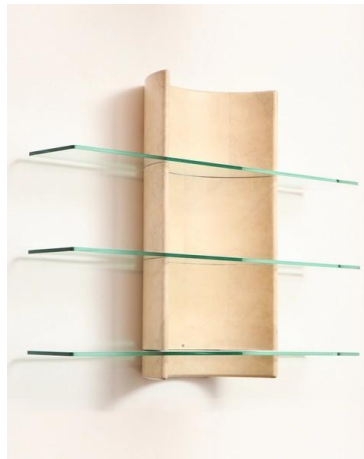

LIZ O'BRIEN

*New York*

**Samuel Marx**

*Wall-Mounted Bookcase, c. 1948*

Crackle lacquered wood and glass, custom-made curved center support with three glass shelves.

36"H x 48"W x 8.75"D

Signed: "Quigley"

Ref #1384

LIZ O'BRIEN

*New York*

The shelves in situ at the Block apartment on North Astor Street in Chicago.

LIZ O'BRIEN

*New York*

A family photograph showing Mrs. Block at her writing desk, with shelves above. Liz O'Brien's book *Ultramodern: Samuel Marx, Architect, Designer, Art Collector*. New York: Pointed Leaf Press, 2008.