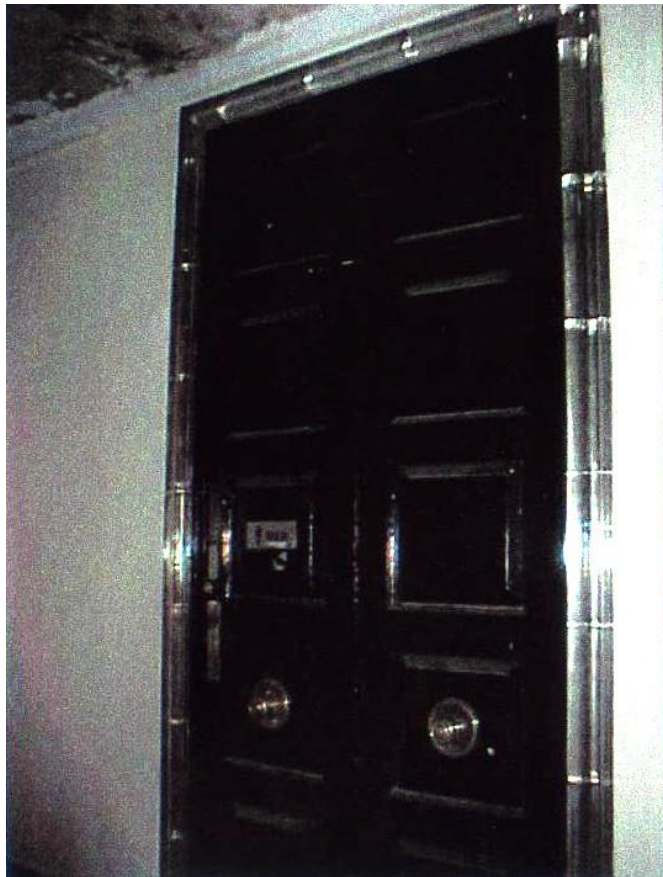

DOROTHY DRAPER (1889-1969)

Group of moldings in silvered glass.
Custom made for the Hampshire House,
Central Park South, New York, 1937.

Measurements

Height: 6 ½”

Depth: 2”

Width: 18”

(Total equals 60 linear feet)

The Hampshire House arcade to the main Dining Room is a classic Dorothy Draper design in the Baroque look. Ceiling height doors are lacquered in black-berry with deeply cut white shaded mouldings. Door frames are crystal bolelection moulding. Grinling Gibbons plaster decorations appear on the walls and ceiling. Mouldings in the lobby were removed in the 1970's when the main lobby's decorations were "improved" by the co-operative board.